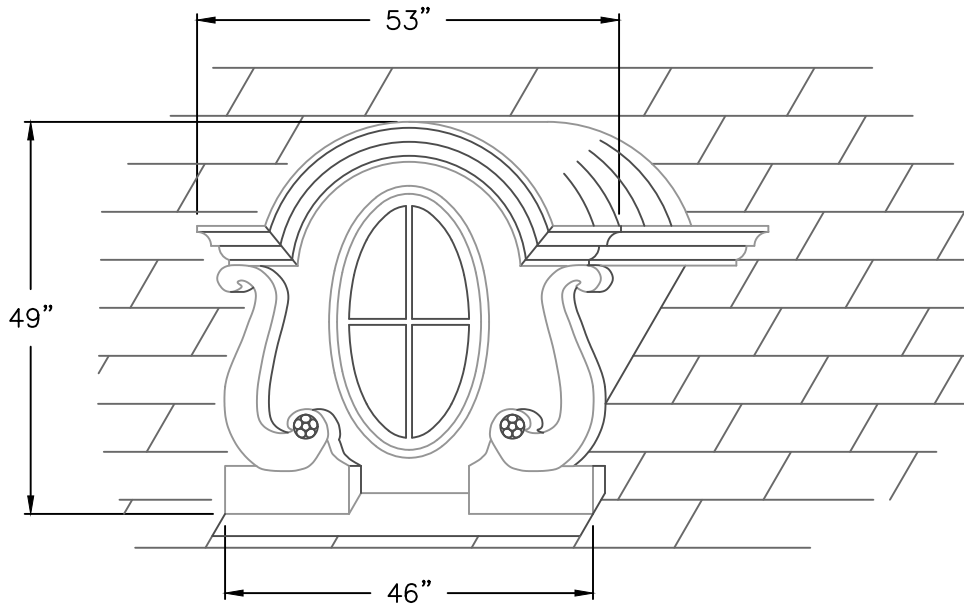

WINDOW DORMER BORDEAUX

LOUVER FREE AREA: 314 SQ. IN.

12" FLANGE SOLDERED
WATERTIGHT

4" FLANGE IN FRONT

5" OGEE TRIM ON WINGS
EXTEND BACK TO ROOF

CURVED OGEE
TRIM AT FACE
OF DORMER

FACE OF DORMER
(BEYOND)

"S" SCROLL
EXTENDS BACK 3"

AVAILABLE MATERIALS:

REV. '24

COPPER

FREEDOM GRAY COPPER

PREWEATHERED ZINC

PAINT GRIP STEEL

INSTALLATION:

MARK OPENING IN ROOF DECK ON DESIRED COURSE. CUT OPENING IN DECK. POSITION DORMER OVER OPENING AND FASTEN TO DECK.

OTHER INFORMATION:

SPECIFY EXACT ROOF PITCH.

AVAILABLE:

GLASS IS 1/4" TEMPERED IN CLEAR. AVAILABLE WITH LOUVERS. SPECIFY IF RECEIVING INTERIOR FINISH OUT. INSULATION AND DRYWALL BY OTHERS AS GLASS WOULD BE 5/8 INSULATED IN CLEAR.