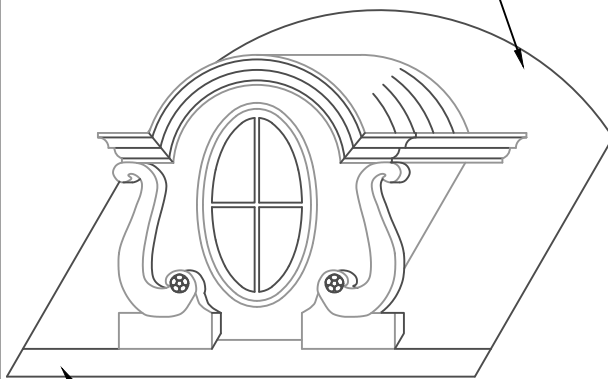

WINDOW DORMER BORDEAUX

LOUVER FREE AREA: 314 SQ. IN.

12" FLANGE SOLDERED
WATERTIGHT

4" FLANGE IN FRONT

5" OGEE TRIM ON WINGS
EXTEND BACK TO ROOF

CURVED OGEE
TRIM AT FACE
OF DORMER

FACE OF DORMER
(BEYOND)

"S" SCROLL
EXTENDS BACK 3"

AVAILABLE MATERIALS:

REV. '24

COPPER

FREEDOM GRAY COPPER

PREWEATHERED ZINC

PAINT GRIP STEEL

INSTALLATION:

MARK OPENING IN ROOF DECK ON DESIRED COURSE. CUT OPENING IN DECK. POSITION DORMER OVER OPENING AND FASTEN TO DECK.

OTHER INFORMATION:

SPECIFY EXACT ROOF PITCH.

AVAILABLE:

GLASS IS 1/4" TEMPERED IN CLEAR. AVAILABLE WITH LOUVERS. SPECIFY IF RECEIVING INTERIOR FINISH OUT. INSULATION AND DRYWALL BY OTHERS AS GLASS WOULD BE 5/8 INSULATED IN CLEAR.