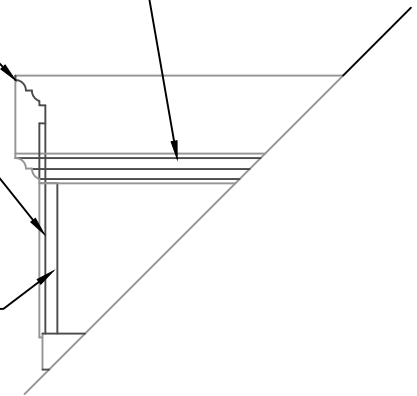

WINDOW DORMER BORDEAUX

LOUVER FREE AREA: 314 SQ. IN.

12" FLANGE SOLDERED
WATERTIGHT

4" FLANGE IN FRONT

5" OGEE TRIM ON WINGS
EXTEND BACK TO ROOF

CURVED OGEE
TRIM AT FACE
OF DORMER

FACE OF DORMER
(BEYOND)

"S" SCROLL
EXTENDS BACK 3"

AVAILABLE MATERIALS:

REV. '24

COPPER

FREEDOM GRAY COPPER

PREWEATHERED ZINC

PAINT GRIP STEEL

INSTALLATION:

MARK OPENING IN ROOF DECK ON DESIRED COURSE. CUT OPENING IN DECK. POSITION DORMER OVER OPENING AND FASTEN TO DECK.

OTHER INFORMATION:

SPECIFY EXACT ROOF PITCH.

AVAILABLE:

GLASS IS 1/4" TEMPERED IN CLEAR. AVAILABLE WITH LOUVERS. SPECIFY IF RECEIVING INTERIOR FINISH OUT. INSULATION AND DRYWALL BY OTHERS AS GLASS WOULD BE 5/8 INSULATED IN CLEAR.